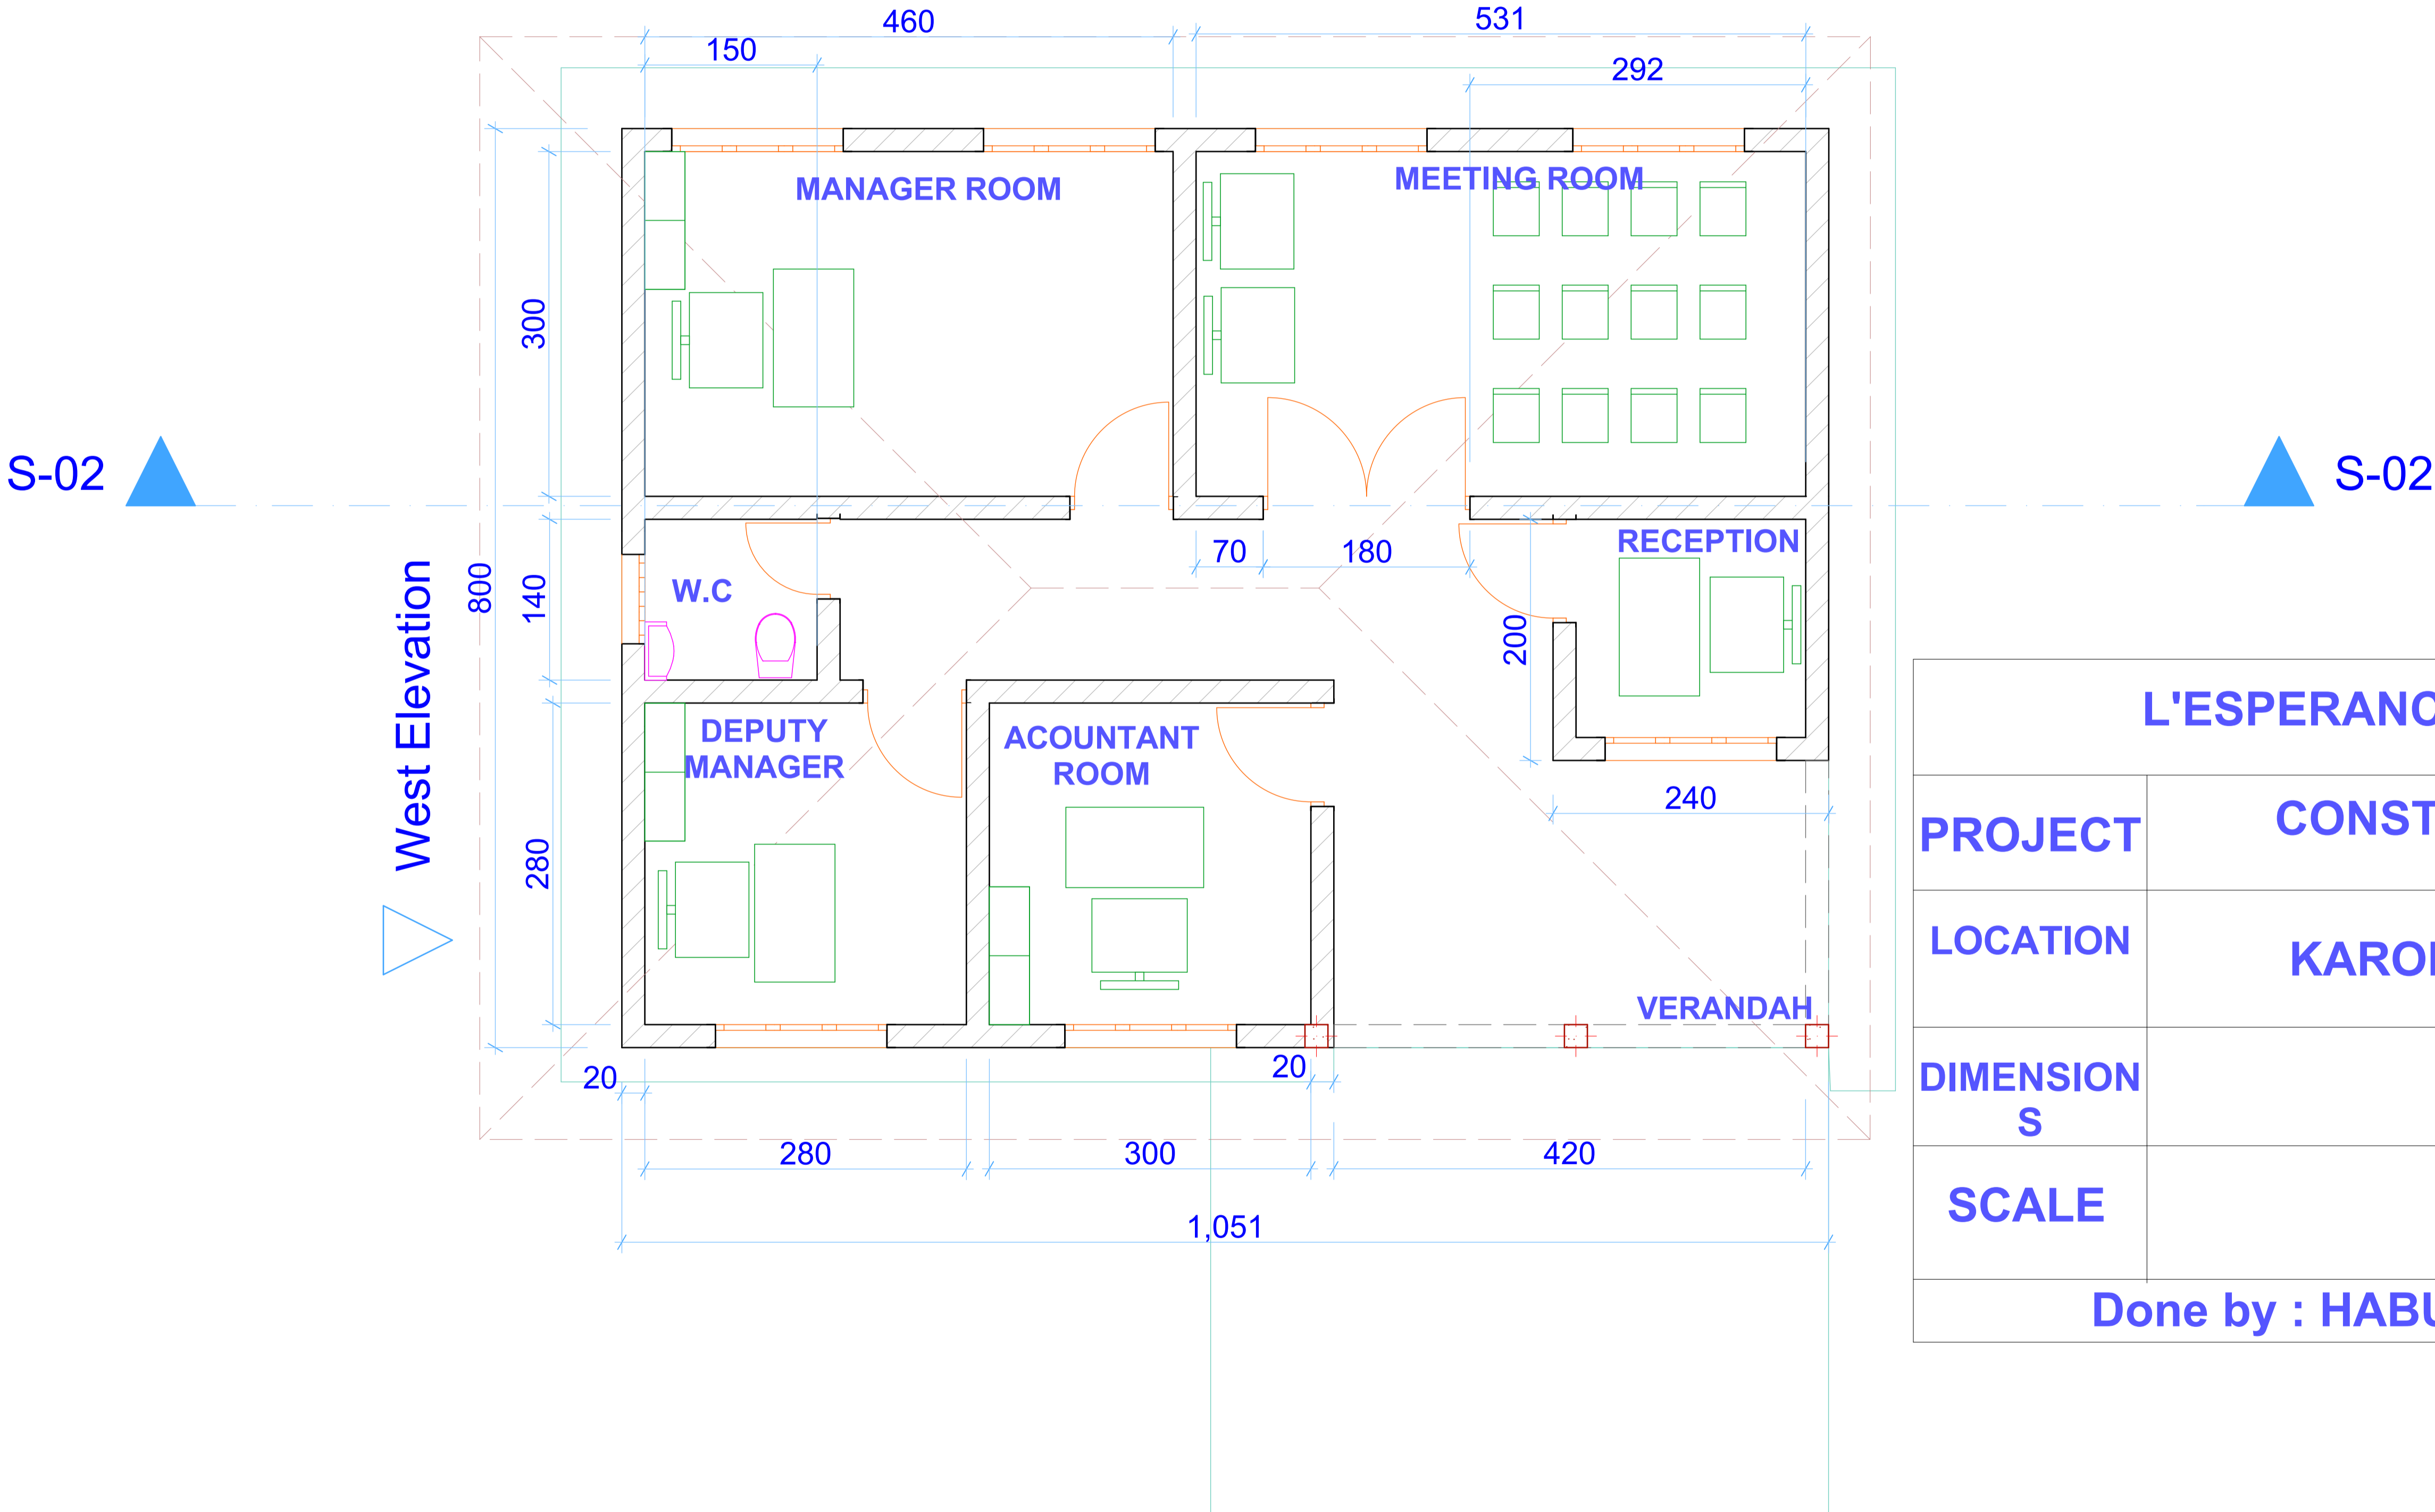

FLOOR PLAN

L'ESPERANCE Kinderhilfe e.V	
PROJECT	CONSTRUCTION OF OFFICES
LOCATION	KARONGI/GISHITA
DIMENSIONS	CM
SCALE	1/100
Done by : HABUMUGISHA J.Claude	